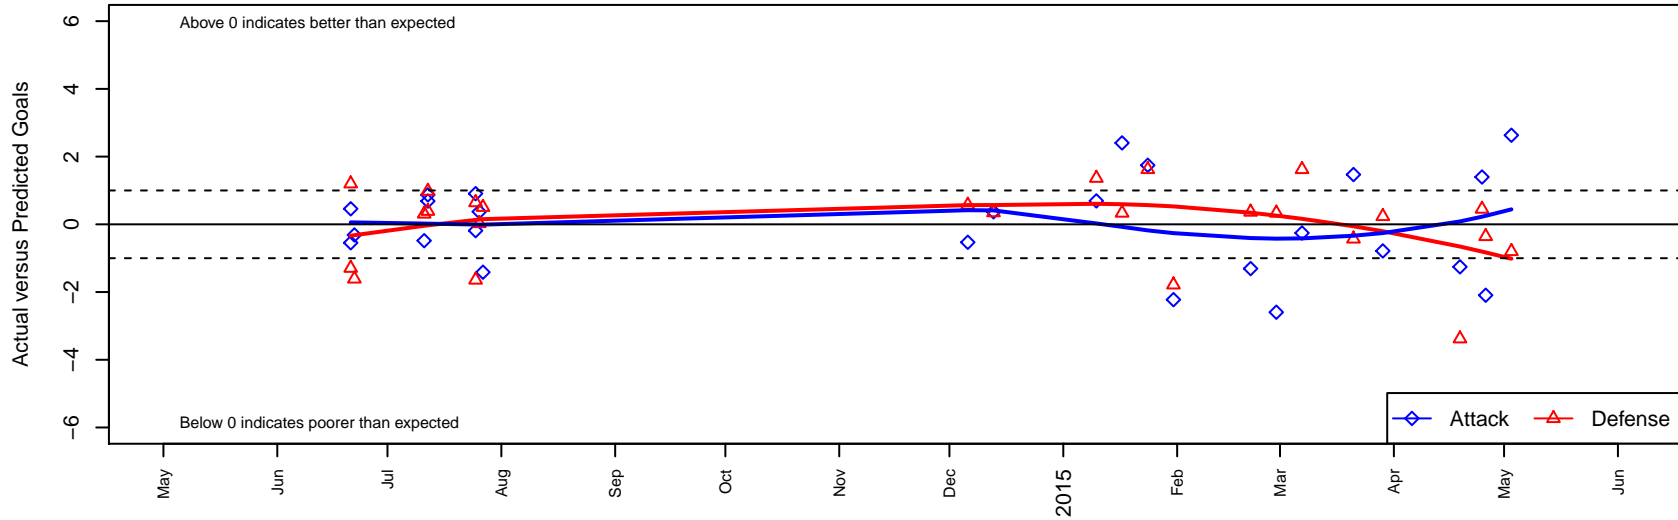

# Seattle United NE Blue G99

Seattle United Regional  
 Seattle, WA  
 G99 total strength=1124  
 attack=3.44 defense=2.75  
 fall league = NPSL G15D1

alt names used:  
 Seattle United G99 NE Blue  
 SU NE Blue [G99]  
 SEATTLE UNITEDG99 NE BLUE  
 Seattle United NE G99 Blue  
 Seattle United NE G99 Blue

Venues played:  
 2014 Snohomish United Invit U15 Silver  
 2014 Seattle Cup GU15  
 2014 Crossfire Select Cup GU15 Silver  
 2014 NPSL G15D1  
 2014 Founders Cup G99

**Seattle United NE Blue G99**  
 Dots are actual minus expected GF (blue circles) and GA (red triangles).  
 Blue line is smoothed change in attack strength. Red is smoothed change in defense strength.

**attack and defense variance (black dot)  
relative to other teams  
and top 10 in region**

**attack and defense rating  
relative to others at age  
and all opponents in last 13 months**

**Performance relative to 13 month average**