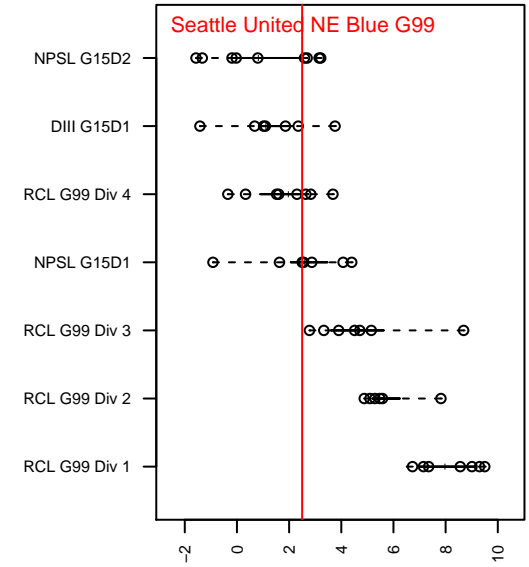

# Seattle United NE Blue G99

Seattle United Regional  
 Seattle, WA  
 G99 total strength=1124  
 attack=3.44 defense=2.75  
 fall league = NPSL G15D1

alt names used:  
 Seattle United G99 NE Blue  
 SU NE Blue [G99]  
 SEATTLE UNITEDG99 NE BLUE  
 Seattle United NE G99 Blue  
 Seattle United NE G99 Blue

Venues played:  
 2014 Snohomish United Invit U15 Silver  
 2014 Seattle Cup GU15  
 2014 Crossfire Select Cup GU15 Silver  
 2014 NPSL G15D1  
 2014 Founders Cup G99

**Seattle United NE Blue G99**  
 Dots are actual minus expected GF (blue circles) and GA (red triangles).  
 Blue line is smoothed change in attack strength. Red is smoothed change in defense strength.

**attack and defense variance (black dot)  
relative to other teams  
and top 10 in region**

**attack and defense rating  
relative to others at age  
and all opponents in last 13 months**

**Performance relative to 13 month average**